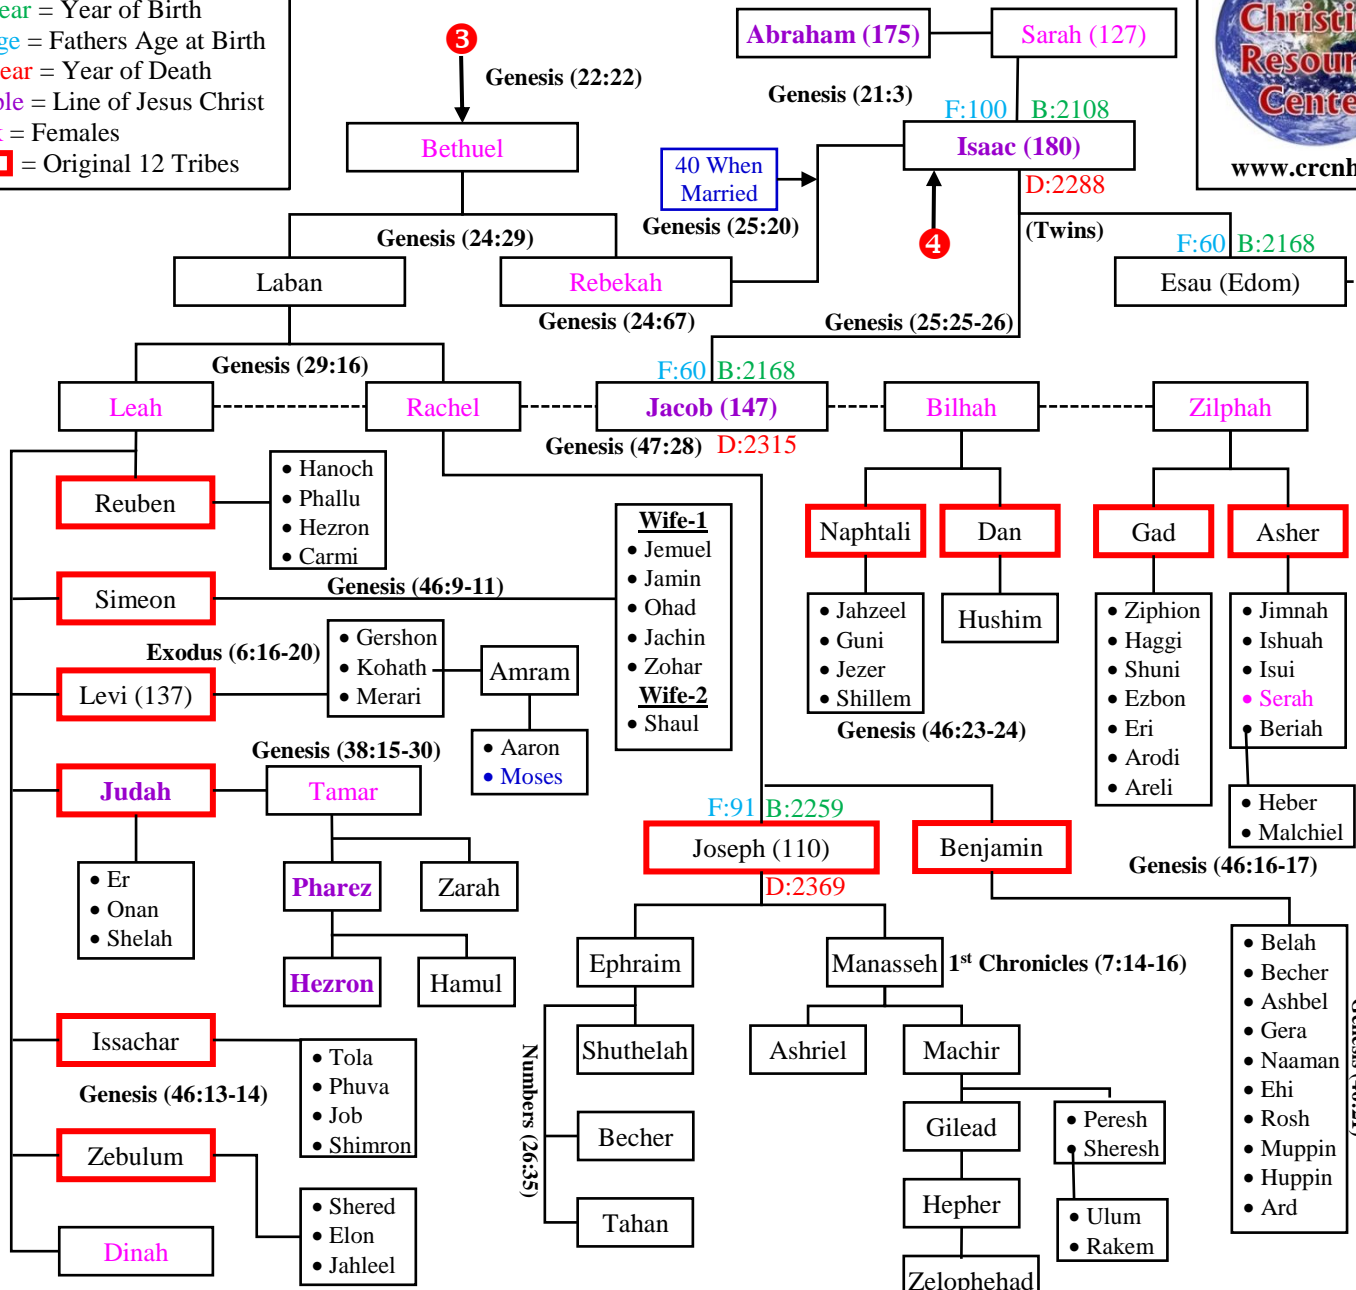

20 - Abraham and the 12 Tribes Genealogy

Legend
 Format = Name (years lived)
 B:Year = Year of Birth
 F:Age = Fathers Age at Birth
 D:Year = Year of Death
 Purple = Line of Jesus Christ
 Pink = Females
 [Red Box] = Original 12 Tribes

Married Daughters of Canaan

Genesis (46:21)