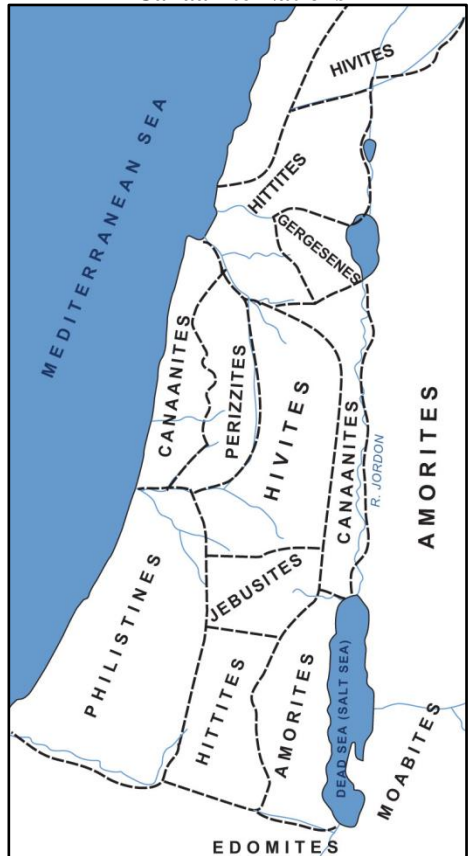

# 19 - Descendants of Ham Genealogy

Tower of Babel Depiction

www.crcnh.org

Genesis (10:6-20)

Ham

**Land of Shinar**  
• Babel  
• Erech  
• Accad  
• Calneh

Asshur  
Genesis (10:8-12)

**Land of Assyria**  
• Ninevah  
• Rehoboth  
• Calah  
• Resen

Canaanites

Nimrod's Kingdom

## Land of The Giants

- Giant Tribes**
- Anakim = Long Necked Giants
  - Zamzummim = Wicked Plotter
  - Rephaim = Ghosts of The Dead
  - Emim = Horrible Terrors
  - Nephilim = The Fallen Ones