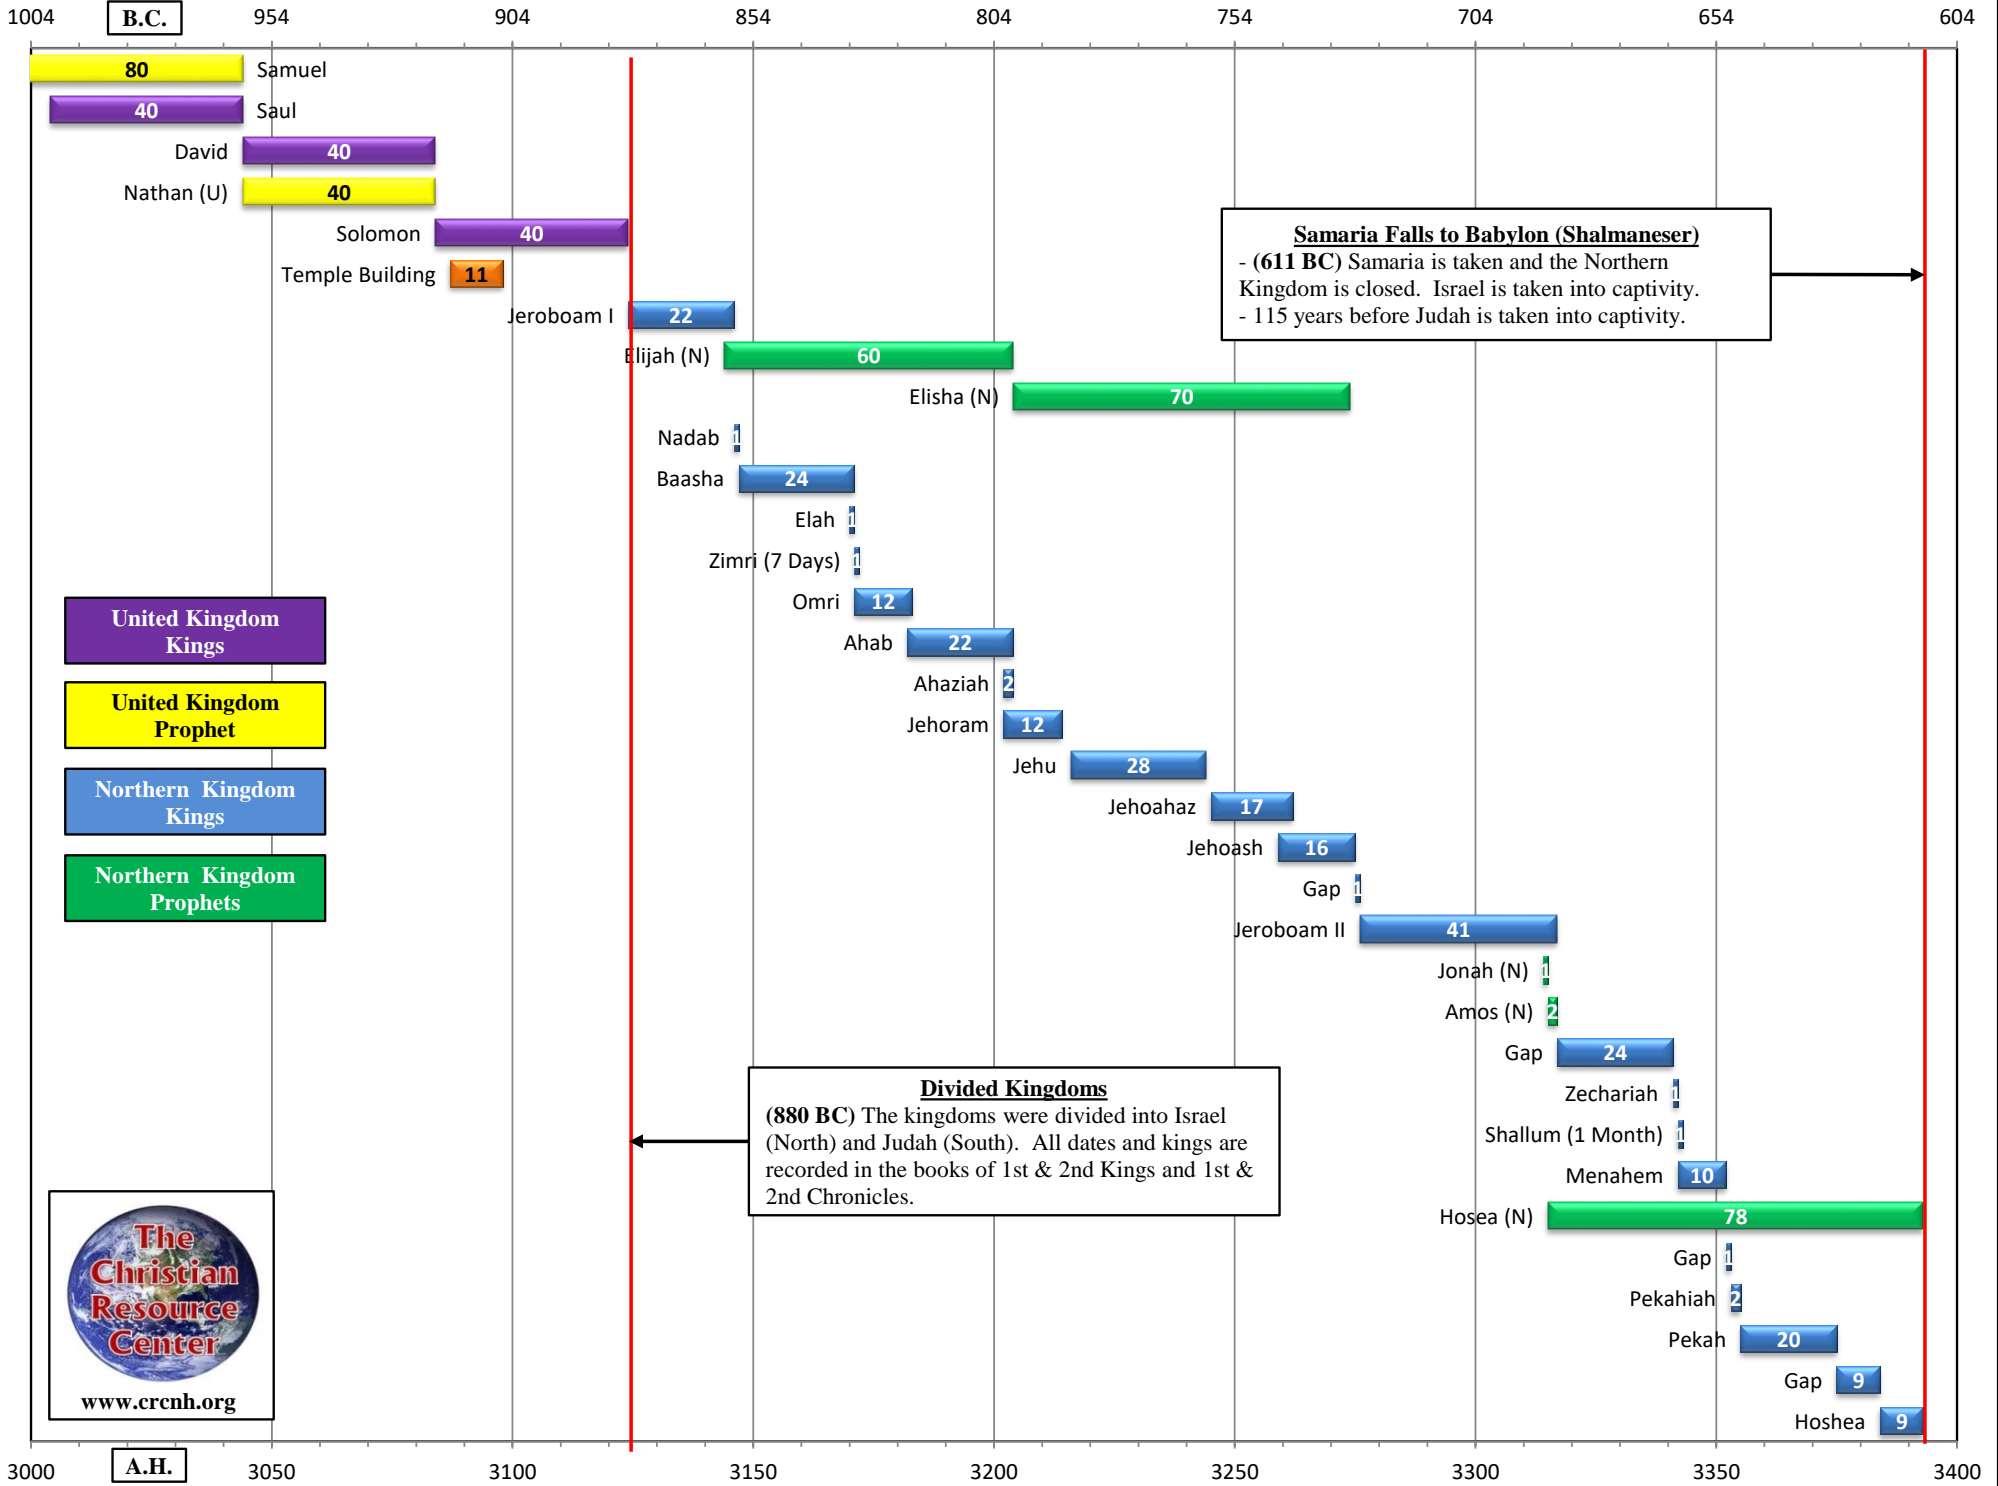

14 - The Kings & Prophets of Israel (Samaria-Northern Kingdom) Timeline

Samaria Falls to Babylon (Shalmaneser)
 - (611 BC) Samaria is taken and the Northern Kingdom is closed. Israel is taken into captivity.
 - 115 years before Judah is taken into captivity.

Divided Kingdoms
 (880 BC) The kingdoms were divided into Israel (North) and Judah (South). All dates and kings are recorded in the books of 1st & 2nd Kings and 1st & 2nd Chronicles.

United Kingdom Kings

United Kingdom Prophet

Northern Kingdom Kings

Northern Kingdom Prophets