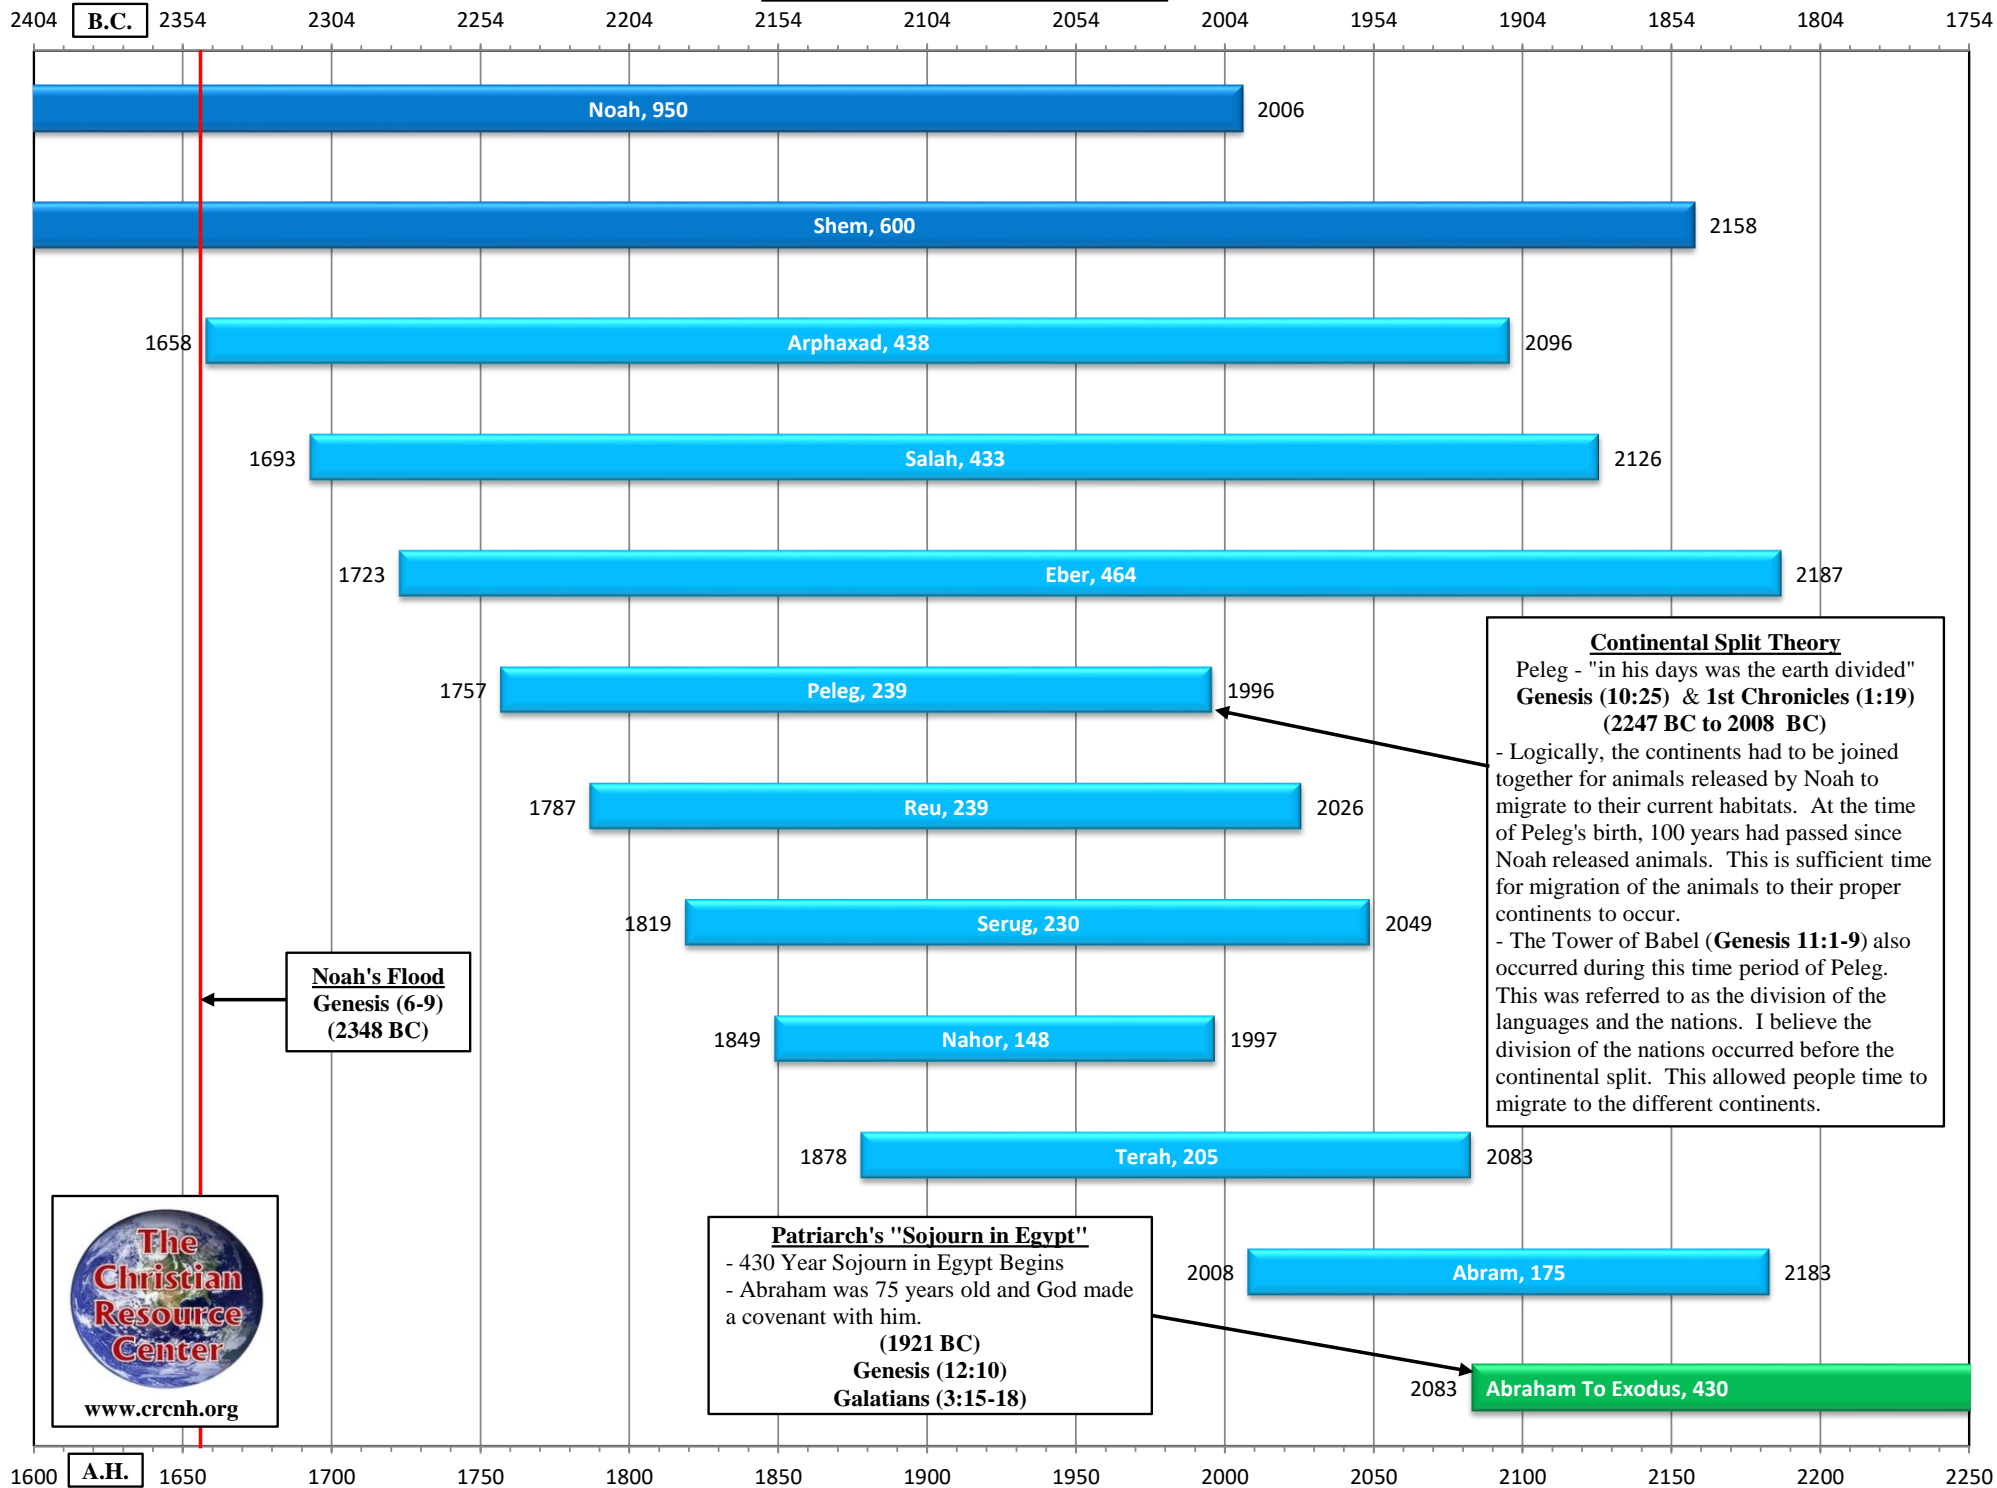

11 - Post-Flood Timeline

Noah's Flood
Genesis (6-9)
(2348 BC)

Patriarch's "Sojourn in Egypt"
- 430 Year Sojourn in Egypt Begins
- Abraham was 75 years old and God made a covenant with him.
(1921 BC)
Genesis (12:10)
Galatians (3:15-18)

Continental Split Theory
Peleg - "in his days was the earth divided"
Genesis (10:25) & 1st Chronicles (1:19)
(2247 BC to 2008 BC)
- Logically, the continents had to be joined together for animals released by Noah to migrate to their current habitats. At the time of Peleg's birth, 100 years had passed since Noah released animals. This is sufficient time for migration of the animals to their proper continents to occur.
- The Tower of Babel (Genesis 11:1-9) also occurred during this time period of Peleg. This was referred to as the division of the languages and the nations. I believe the division of the nations occurred before the continental split. This allowed people time to migrate to the different continents.